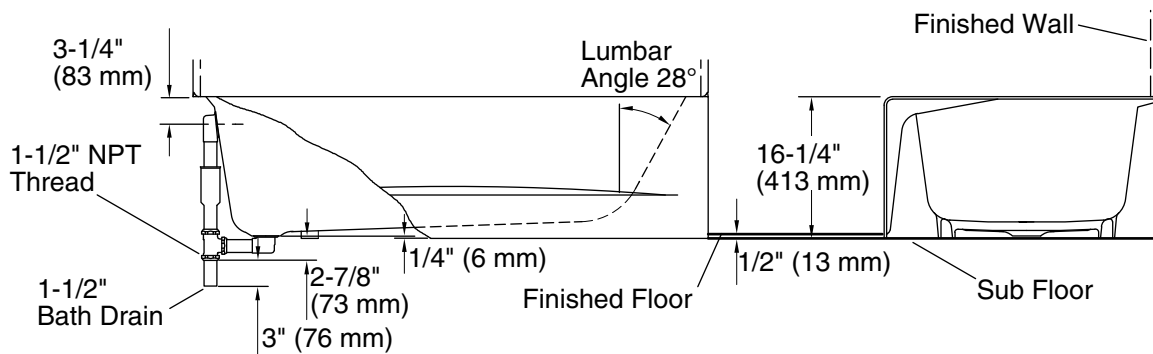

Features

- Safeguard® slip-resistant surface on bath floor.
- 60"L x 32"W x 16-1/4"H.
- Standard 5' x 32" size for alcove installation.
- Integral apron for quick installation.
- KOHLER® enameled cast iron.

Color tiles intended for reference only.

Color	Code	Description
	0	White
	96	Biscuit
	55	Innocent Blush™

No change in measurements if connected with drain illustrated. (K-7160-TF)

Technical Information

All product dimensions are nominal.

Installation:	Three-wall alcove
Drain location:	Left
Basin area, bottom:	46" x 20" (1168 mm x 508 mm)
Basin area, top:	54" x 24" (1372 mm x 610 mm)
Weight:	351 lbs (159.2 kg)
Minimum floor load:	56 lbs/ft ² (273.4 kg/m ²)
Water depth:	10-7/8" (276 mm)
Water capacity:	45 gal (170.3 L)
Minimum flat for door:	2" (51 mm)

Notes

Measure your actual product for rough-in details.

Install this product according to the installation instructions.

The hot water supply should be 70% of the capacity of the bath or greater. Installations will vary.