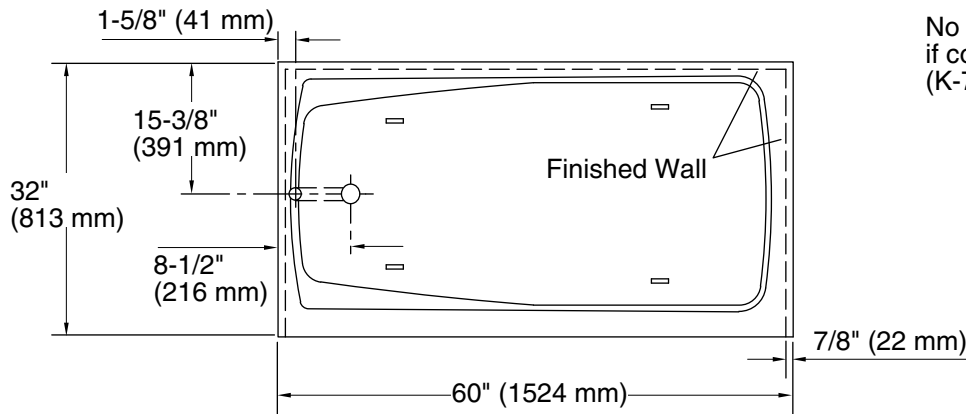

Features

- Safeguard® slip-resistant surface on bath floor.
- 60"L x 32"W x 16-1/4"H.
- Standard 5' x 32" size for alcove installation.
- Integral apron for quick installation.
- KOHLER® enameled cast iron.

Color tiles intended for reference only.

Color	Code	Description
	0	White
	96	Biscuit
	55	Innocent Blush™

No change in measurements if connected with drain illustrated. (K-7160-TF)

Technical Information

All product dimensions are nominal.

Installation:	Three-wall alcove
Drain location:	Left
Basin area, bottom:	46" x 20" (1168 mm x 508 mm)
Basin area, top:	54" x 24" (1372 mm x 610 mm)
Weight:	351 lbs (159.2 kg)
Minimum floor load:	56 lbs/ft ² (273.4 kg/m ²)
Water depth:	10-7/8" (276 mm)
Water capacity:	45 gal (170.3 L)
Minimum flat for door:	2" (51 mm)